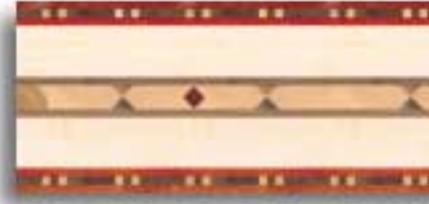

Application:

Commercial & Residential

Installation:

Glue Down Recommended

Finish:

Unfinished Or Prefinished

Custom Designs and Sizes Available Upon Request.

Border Walks™